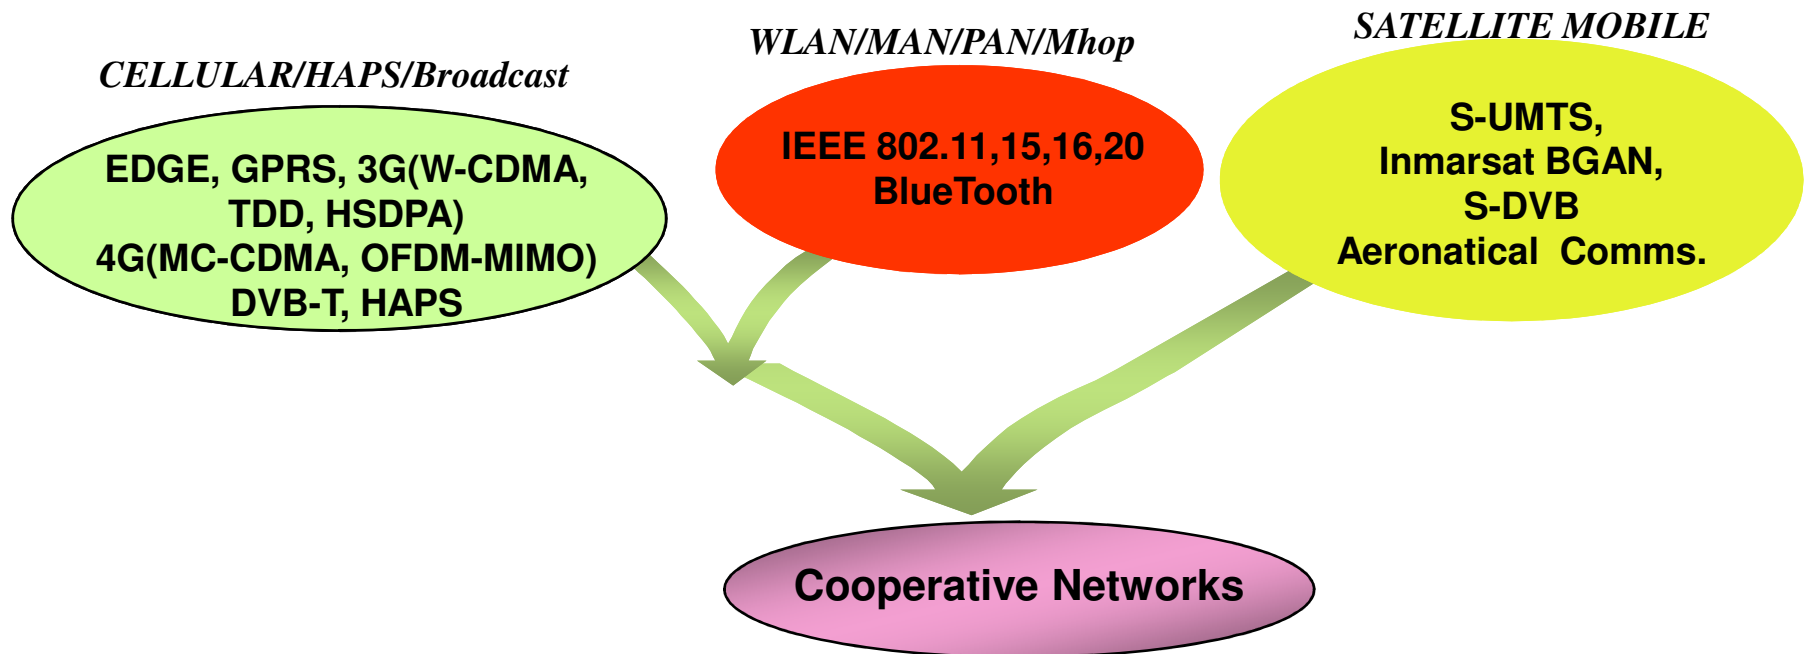

# Centre for Communication Systems Research

## CCSR Statistics

- 130 Researchers
- £5m Research funding
- Major participation in EU Framework projects
- Major UK VCE Participant
- Wide industrial collaboration

- Cooperative networks with Ambient Awareness & Security
- New system Architectures
  - High Altitude Platforms
  - Multi-hop
- AdHoc QoS Routing
- Service Discovery
- Software Radio and Configuration Management Architectures
- New Receiver Architectures
- Multimedia Traffic Modelling
- Capacity/Coverage Optimisation
- Self-Planning Networks
- Cross-layer optimisation
- Bandsharing & DSA
- Multimode Antennas & Smart Antennas
- Propagation Measurements and Analysis
- HW/SW System Emulator & Simulator